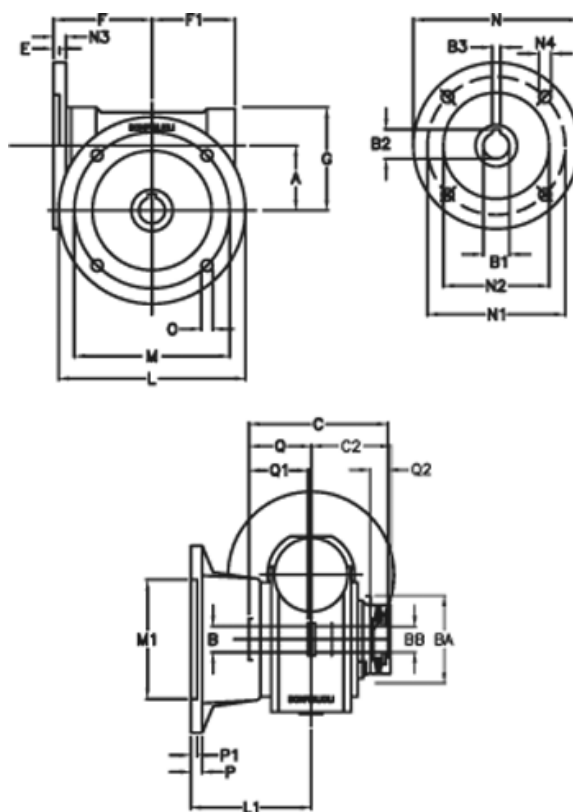

Article number: 390204901443316

Description: Worm Gear with Torque Limiter
VF 49-L1-F-14 P80B14

Measures

a = 49.50	C2 = 63,5	m = 90	P = 12
B = 25	Description = VF 49F-xx-80B14	M1 = 70	P1 = 10
B1 E7 = 19	E = 3.0	N = 120	Q = 51.0
B2 = 21.8	F = 70	N1 = 100	Q1 = 41
B3 H9 = 6	F1 = 63	N2 = 80	Q2 = 15
BA = 63	g = 80	N3 = 10.0	
BB H7 = 14	L = 125	N4 = 7.0	
C = 105	L1 = 85.5	O = 10.5	